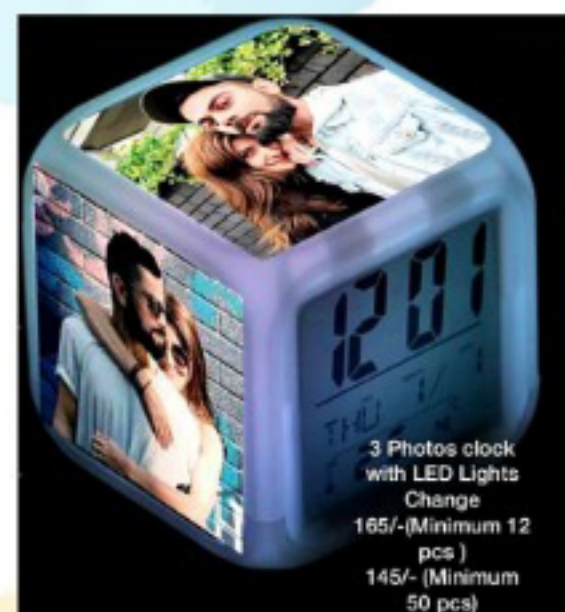

Carve your Memories!!

Others

EB - Explosion Box

TT - Floating Cube

TT - Rotating Cube
Mobile Cases

TT - LED Light Change Digital Clock

MC - 3D Name Mobile Case

MC - Pop Up